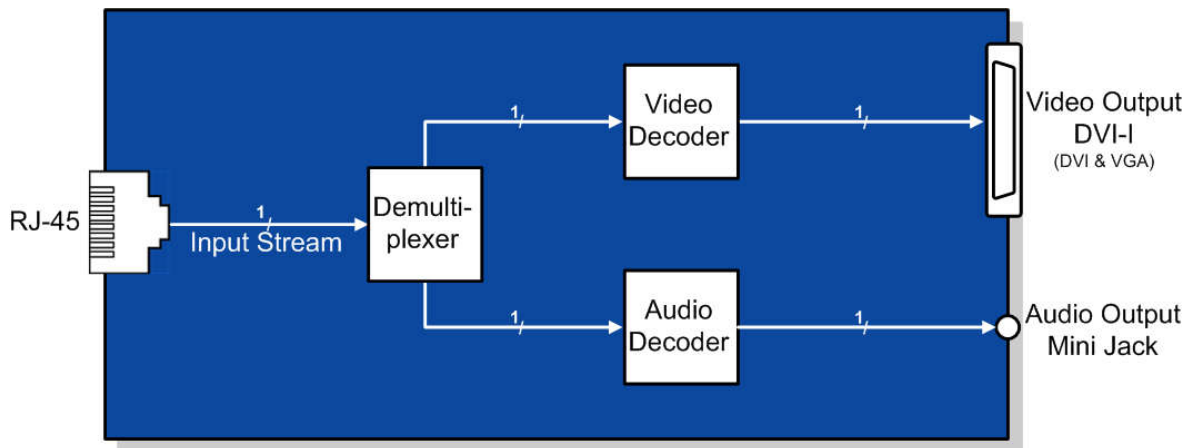

MPEG2 SD/HD & H264 SD/HD DECODER

Teracue's Streamview 1 is an advanced audio/video live stream receiver and decoder appliance for displaying live video streams on DVI and VGA displays. In other words: This is Teracue's professional fully remote controllable software decoder! The task: Receiving H.264 SD/HD or MPEG-2 SD/HD LIVE streams and viewing these directly on standard LCD's, TFT's, plasmas, screen displays and with projectors. The Streamview 1 can be fully remote controlled over IP and is designed for LAN and intranet video networking applications.

Unique Features:

- Supports toggling to full screen for viewing details
- Remote control via ElementManager
- E.g. switching/looping of the channel playlist for sequential full screen monitoring or for scheduled publishing of live streams

Block Diagram:

Specification:

Product name:	STREAMVIEW-1-WS
Chassis:	Small Form Factor Workstation
Dimensions:	316x92x340 mm (HxWxD)
Weight:	6,20 kg
Agency Approvals:	CE, FCC, INEMKO, ECEE CB, RoHS, WEEE, SCC, CNCA or CCC, GOST, NFPA, NRTL
Power Supply:	235 Watt PSU
Operating System:	Microsoft Windows XP Professional SP2c, English Version
CPU:	Intel Core 2
Network:	Intel 82566DM Gigabit Ethernet LAN 10/100/100
Output:	DVI- and VGA-signals, Analogue audio (Line level)
IP Protocols:	HTTP (Web Browser), TCP/IP Control Protocol, UDP/IP & RTP/IP Streaming, IGMP, SAP, DHCP
Standards:	Transport Stream: ISO/IEC 13818-1, MPEG-2: ISO/IEC 13818-2, H.264: ISO/IEC 14496-10, MPEG-1 Audio Layer 1, 2: ISO/IEC 11172-3; MPEG-4 AAC**: ISO/IEC 14496-3
Limited Warranty:	1 year standard limited warranty. Warranty extensions available.