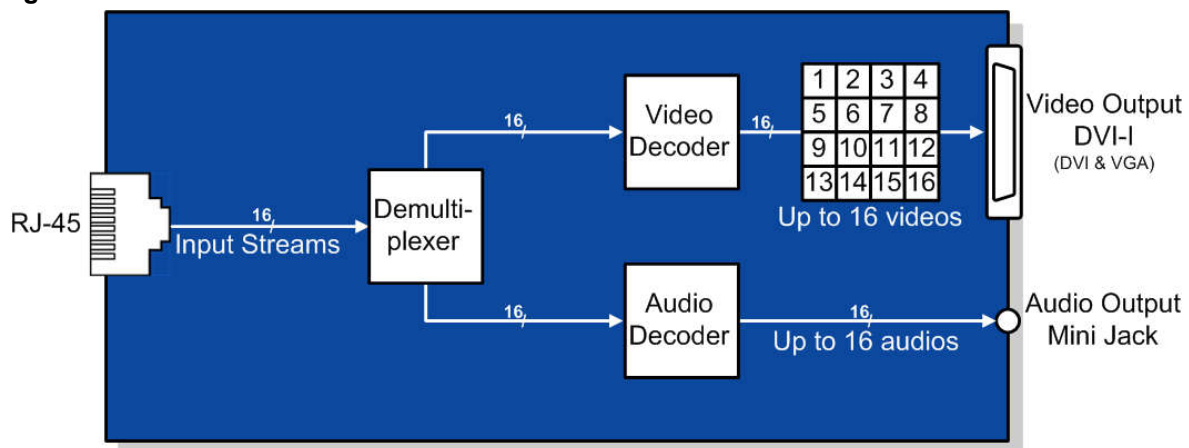

STREAMVIEW-16-WS

MULTI-CHANNEL MPEG2 SD/HD & H264 SD/HD DECODER

Teracue's Streamview 16 is an advanced audio/video receiver and decoding appliance for displaying several video streams on one single display. The task: Receiving 16 MPEG-2 SD/HD and H.264 SD/HD LIVE streams and viewing of these LIVE streams directly on standard TV's, LCD's, plasmas, monitors and on projectors. The Streamview 16 processes each ISO/open standard video stream. It is designed for LAN and intranet network video applications. Enables simultaneously displaying of several streams on one display and each stream can be toggled to full screen for viewing the details.

Unique Features:

- Simultaneously displaying of 16 LIVE streams
- Remote control via ElementManager
- E.g. switching/looping of the channel playlist for sequential full screen monitoring or for scheduled publishing of live streams

Block Diagram:

Specification:

Product name:	STREAMVIEW-16-WS
Chassis:	Mini-Tower Workstation
Dimensions:	447x172x468 mm (HxWxD)
Weight:	15,80 kg
Agency Approvals:	CE, FCC, INEMKO, ECEE CB, RoHS, WEEE, SCC, CNCA or CCC, GOST, NFPA, NRTL
Power Supply:	525 Watt PSU
Operating System:	Microsoft Windows XP Professional SP2c, English Version
CPU:	Quad-core Intel Xeon
Network:	Integrated Broadcom 5761 Gigabit Ethernet controller
Output:	DVI- and VGA-signals, Analogue audio (Line level)
IP Protocols:	HTTP (Web Browser), TCP/IP Control Protocol, UDP/IP & RTP/IP Streaming, IGMP, SAP, DHCP
Standards:	Transport Stream: ISO/IEC 13818-1, MPEG-2: ISO/IEC 13818-2, H.264: ISO/IEC 14496-10, MPEG-1 Audio Layer 1, 2: ISO/IEC 11172-3; MPEG-4 AAC: ISO/IEC 14496-3
Limited Warranty:	1 year standard limited warranty. Warranty extensions available.

Scope of delivery:

- Keyboard & Mouse
- Quick-start guide
- Teracue Product & Documentation DVD
- Power cable (CEE 7/7; IEC 60320-C13)

Figure: Output of the STREAMVIEW-16-WS