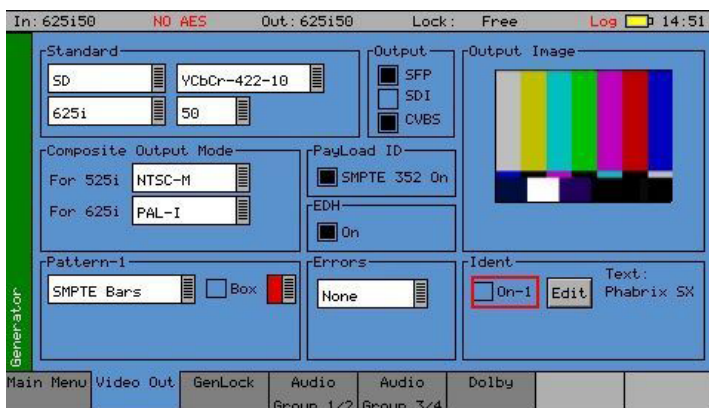

AudioVideo BrandBuilder Corporation

VIDEO AND AUDIO GENERATOR for SxTAG

OPTION CODE: PHSXOGEN

The Generator option adds a professional multi format generator to the Sx TAG model to provide video test signals for analog composite video, SD-SDI and HD-SDI video formats as standard. **3G-SDI + Advanced + 2K format support can be purchased as an additional option.** The Generator option also allows the generation of both analog and digital audio test tones and allows the unit to be locked to an external locking reference.

The video/audio signal generator can be set to any one of 32 line-based, pathological or zone plate test signals as well as user-defined test signals. Test patterns are provided for analog PAL-M, PAL-N and NTSC. 10-bit (12-bit**) digital test patterns are provided for SD-SDI, HD-SDI and 3G-SDI (option) as well as optical digital test patterns via optional SFP modules.

This option also allows the TAG to act as a broadcast quality studio reference generator.

AVAILABLE TEST PATTERNS:

User File	.bmp, .dpx, .yuv, .tga
Color Field	Black, 75% grey, 50% grey, 25% grey, white, red, green, blue, cyan, magenta, yellow
Zone Plate	Moving, static, vertical sweep, horizontal sweep, custom
Color Bars	100%, 75%, 75%+Red, Tartan
SMPTE Bars	219-100, 219-75, 219+i
ARIB Bars	28-100, 28-75, 28+i
Staircase	5 step vertical, 5 step horizontal, 10 step vertical, 10 step horizontal
Pathological	Check field, EQ check, PLL check
Ramp	Luminance Horizontal, Luminance Vertical, Component, Chroma Horizontal
Miscellaneous	Multiburst, Pluge, Bowtie

APPLICATIONS

- VIDEO TEST SIGNAL GENERATOR
- AUDIO TEST TONE GENERATOR

AVAILABLE FOR

- PHABRIX® SxTAG ONLY

* Specifications and features described herein are subject to change without prior notice. Please consult the manufacturer's website for the latest data.
** Available through the 3G-SDI Format Option.
PHABRIX is a registered trademark.